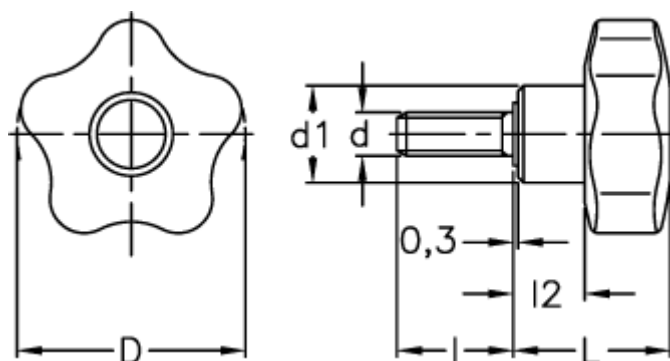

Article number: 23020692536

Description: E+G Lobe knob
VCT.32 p-M6x25-C6, red cap

Measures

| | |
|------|--------|
| D | = 32 |
| d1 | = 15 |
| d 6g | = M6 |
| l | = 25 |
| L | = 23.0 |
| l2 | = 10 |